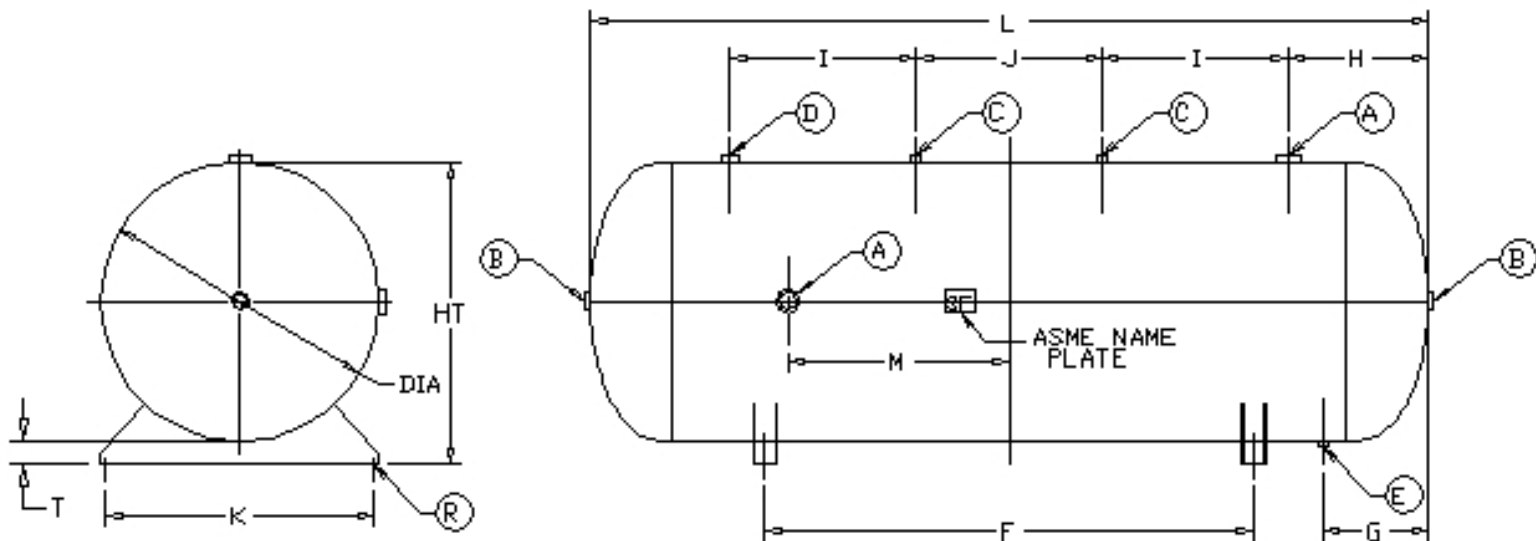

400-8000 Gallon - Standard Industrial

Pricing

CCN	PSI	GAL	DIA X L
38020400	137	400	36 x 96
38017398	165	400	36 X 96
38020418	200	400	36 X 96
38020426	165	500	36 X 117
38020434	200	500	36 X 117

Note: Pricing for standard primer only. For paint options, contact Davidson. Price does *not* include freight.

Openings (NPT)

Dimensions

CCN	PSI	GAL	DIA X L	Openings (NPT)					Dimensions									
				A	B	C	D	E	F	G	H	I	J	K	R	M	HT	T
38020400	137	400	36X96	3	2	1/2	1-1/2	3/4	56	14	15	21	22	32	3/4	21	39	3
38017398	165	400	36X96	3	2	1/2	1-1/2	3/4	56	14	15	21	22	32	3/4	21	39	3
38020418	200	400	36X96	3	2	1/2	1-1/2	3/4	56	14	15	21	22	32	3/4	21	39	3
38020426	165	500	36X117	3	2	1/2	1-1/2	3/4	72	14	15	21	38	32	3/4	29	39	3
38020434	200	500	36X117	3	2	1/2	1-1/2	3/4	72	14	15	21	38	32	3/4	29	39	3